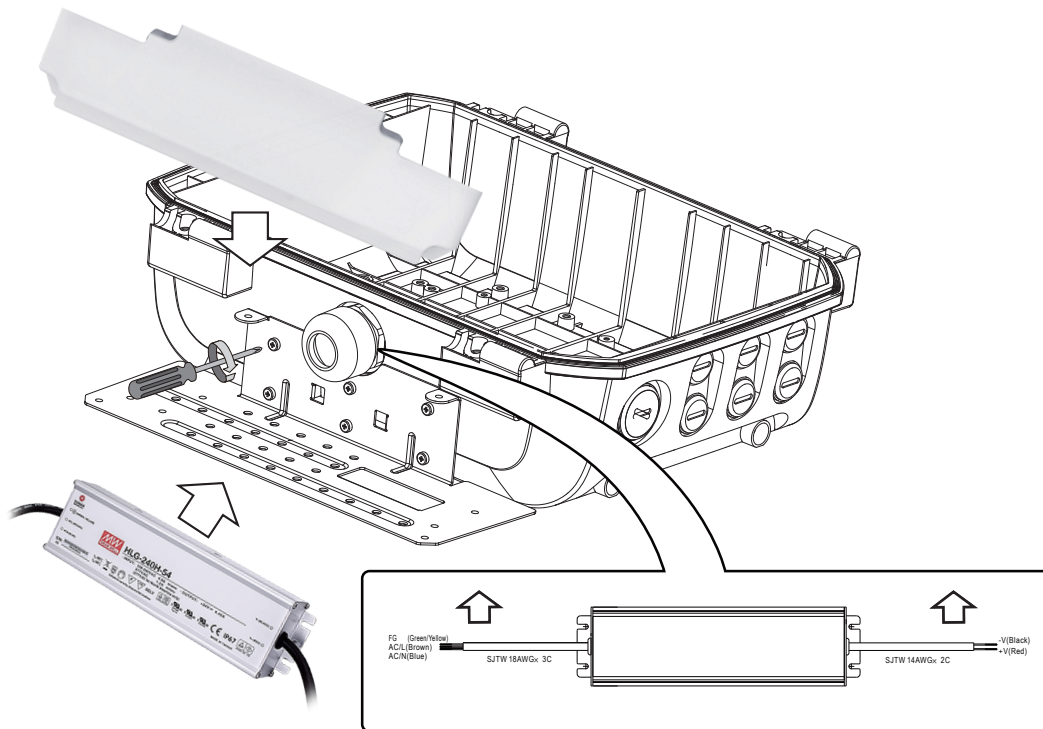

Quick Installation Guide

INTRODUCTION

Model	Description
AT-CAB-002	Side-mount bracket

PACKAGE CONTENTS

* 1x side-mount bracket	* 1x screw pack	* 1x plastic cover
* 1x Quick Installation Guide	* 1x 3/4" cable gland	

INSTALLATION

The HLG-120H and HLG-240H power supplies can be side-mounted using an additional bracket to side of the cabinet. Secure the side bracket using 6 included screws, feed the cables through the 3/4" cable gland, and then secure the power supply to the bracket. The power supplies are weatherproof.

When finished, secure the plastic top cover.

All specifications are subject to change without notice.
Copyright © 2016 VIVOTEK INC. All rights reserved.